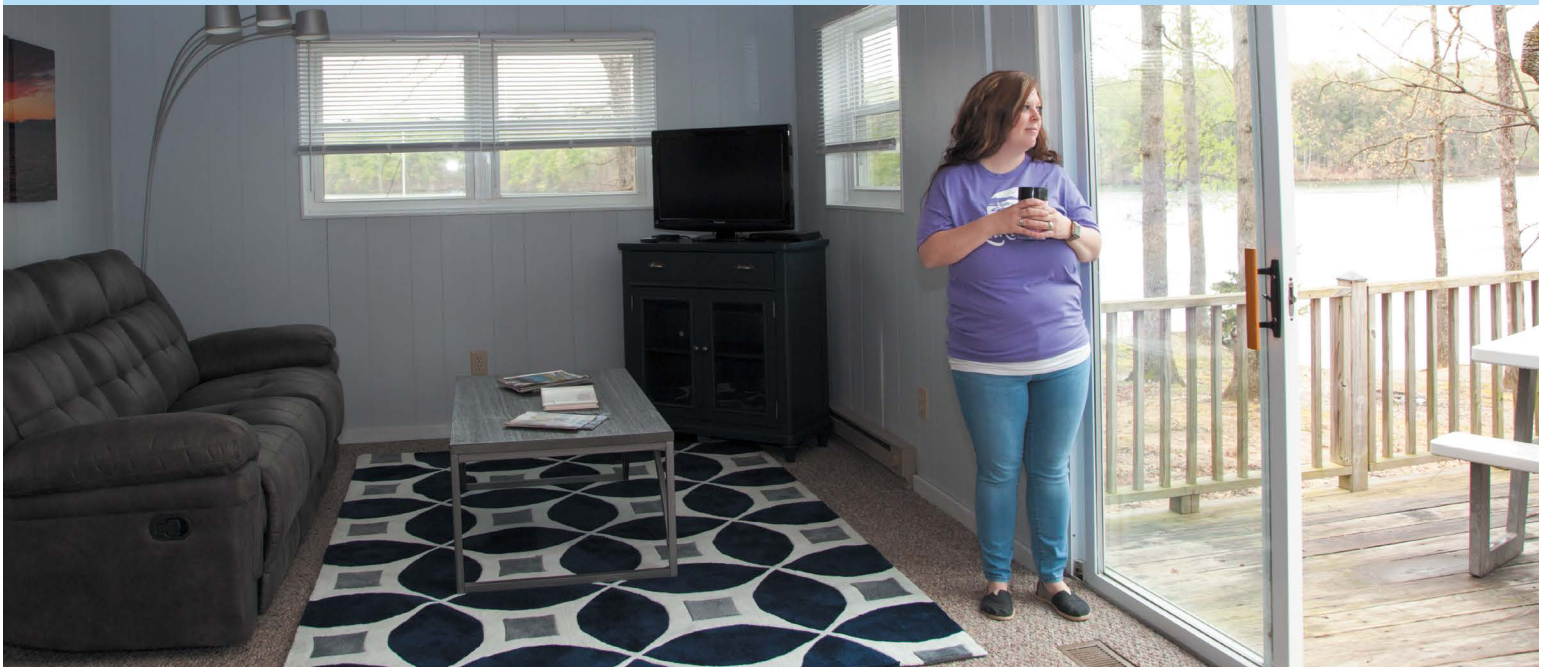

Lakeside COTTAGE

\$600 per Weekend

\$1200 per Week

\$250 Daily Rate (2 night min)

Property Features

- 2 Bedrooms (King bed downstairs and queen bed in loft.)
- 2 Full Baths
- Full Kitchen
- Large Kitchen Table
- Wi-Fi
- TV & DVD/VCR
- Cable TV
- Central Air
- Washer/Dryer
- Large Deck
- Boat Slip Use
- Shared Sand Beach
- Charcoal Grill